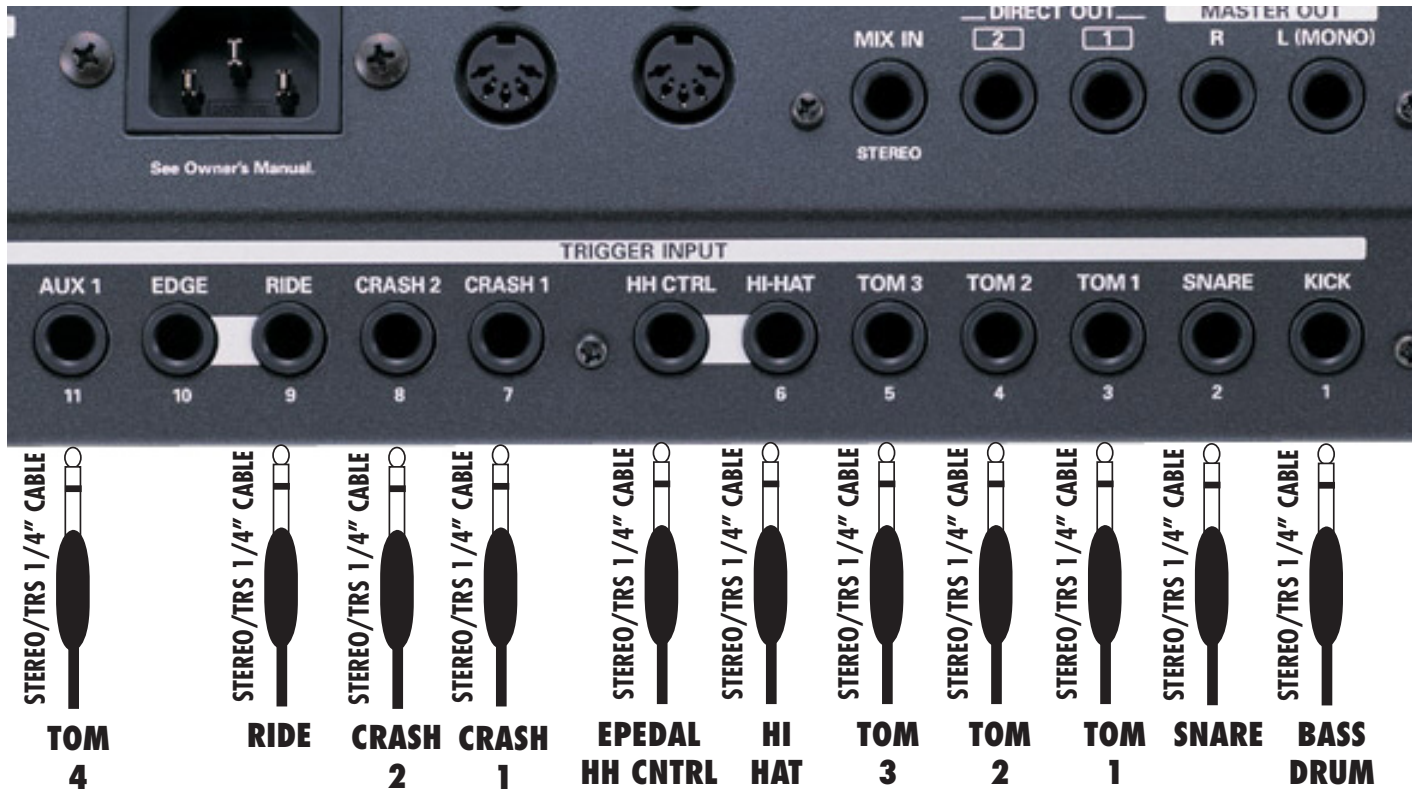

# ROLAND TD12 SET-UP/HART DYNAMICS 6PC SETS

# ROLAND TD20 SET-UP/HART DYNAMICS 6PC SETS

This set-up is used for Hart Dynamics Studio Master 6.4, Custom B, GigaPro and Hart Professional 6.4 Drumsets.